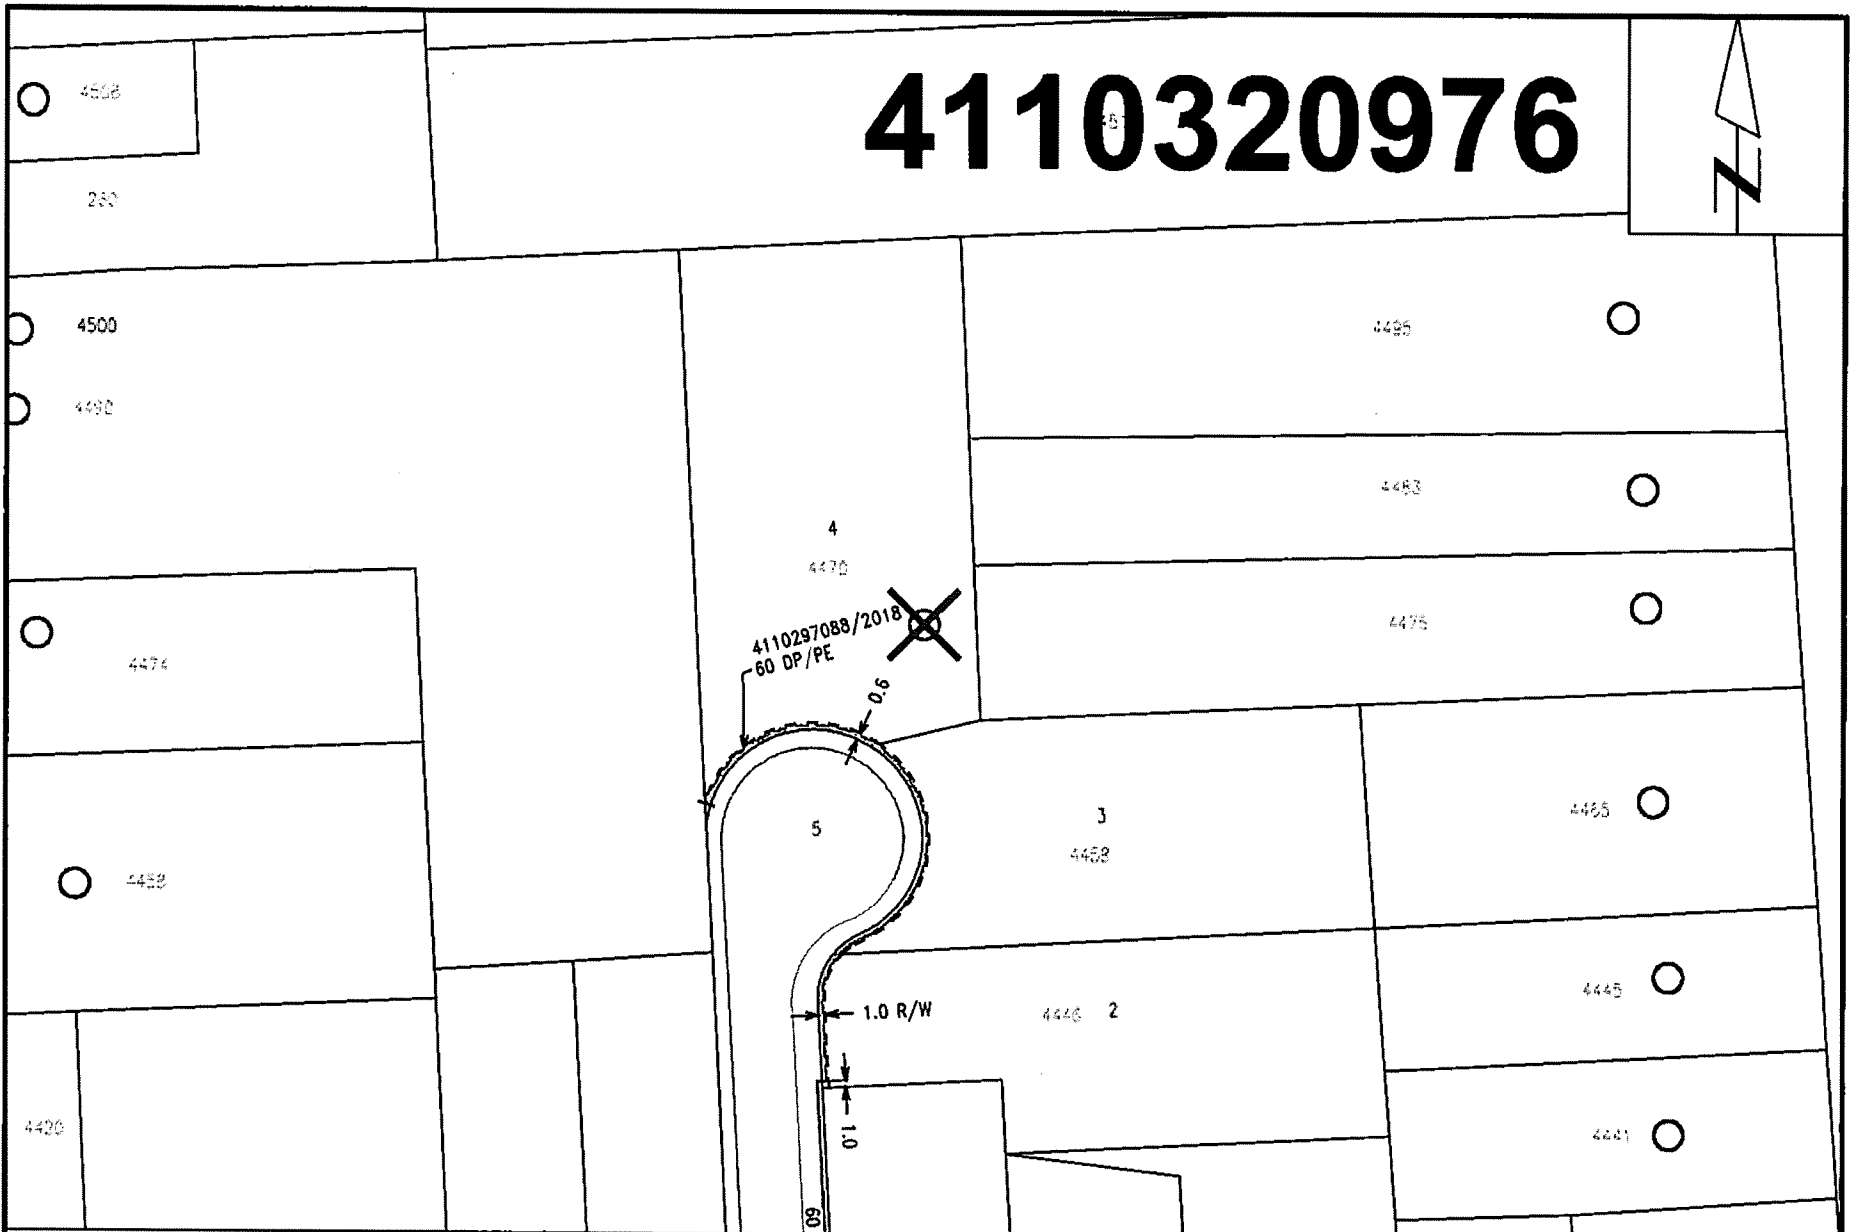

4110320976

Nearest Intersection: Rehler PI and Yarrow Central Rd.
Distance from lot to intersection is 157 meters (84 degrees South of West).
View Scale: 1:1000

4470 Rehler PI, Chilliwack

Order #: 31058691 Prem #: 10104366 City Limits: Chilliwack

X: 1288922410.00 Y: 459973632.00

Select autotext type 2019/03/18